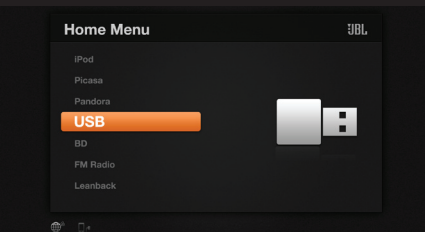

Easy to set up and operate

You shouldn't need an engineering degree to set up a home theater system. Integral color-coded speaker wires and intuitive on-screen menus make the Cinema BD100 system as easy to set up and use as it is to enjoy.

Streaming from online content services

A home theater system isn't just about movies. The Cinema BD100 enables you to stream entertainment from content sites including YouTube and Picasa services. (Note: streaming services are region-dependent.)

DLNA streaming capability

The Cinema BD100 lets you stream audio content from DLNA-compatible devices on your home network. This provides easy access to your audio entertainment – with audio quality that is superior to the networked devices themselves.